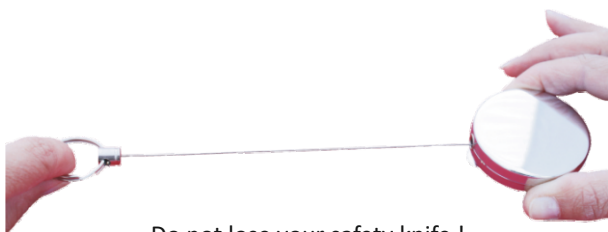

+ For greater safety: Discover our accessories

Zicou :Retractable Line

Do not lose your safety knife !

Sharps Bins - Safely dispose of used blades