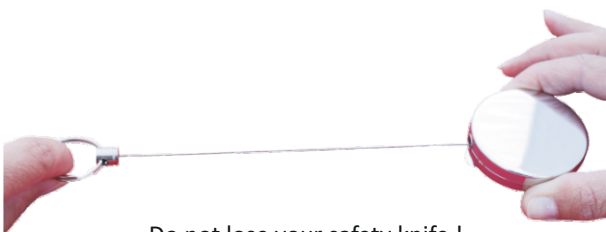

+ For greater safety: Discover our accessories

Zicou :Retractable Line

Do not lose your safety knife !

Sharps Bins - Safely dispose of used blades